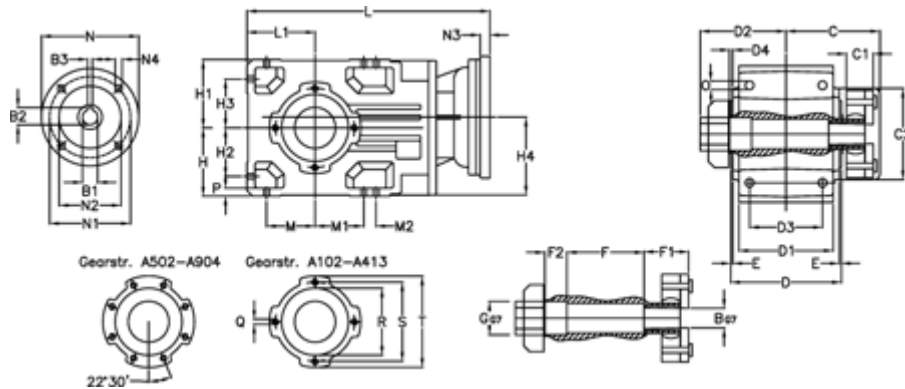

Article number: 296003533936220

Description: Bevel helical gearbox
A353QF30-339,3-P63B5

Measures

B = 30	D1 = 166	F2 = 53	L = 417.0	N3 = 4
B1 = 11	D2 = 80	G = 42	L1 = 100	N4 = M8x19
B2 = 12.8	D3 = 135	GA = 43	M = 73.0	O = 12.0
B3 = 4	d4 = 5.0	H = 100	M1 = 73.0	P = 11
C = 70.0	Description = A353 QF-xx P63 B5	H1 = 100	M2 = 11	Q = M10x17
C1 = 24	E = 3.5	H2 = 73.0	N = 140	R = 110
C2 = 90.0	F = 12.0	H3 = 73.0	N1 = 115	S = 130
D = 173	F1 = 48.0	H4 = 114.0	N2 = 95	T = 150